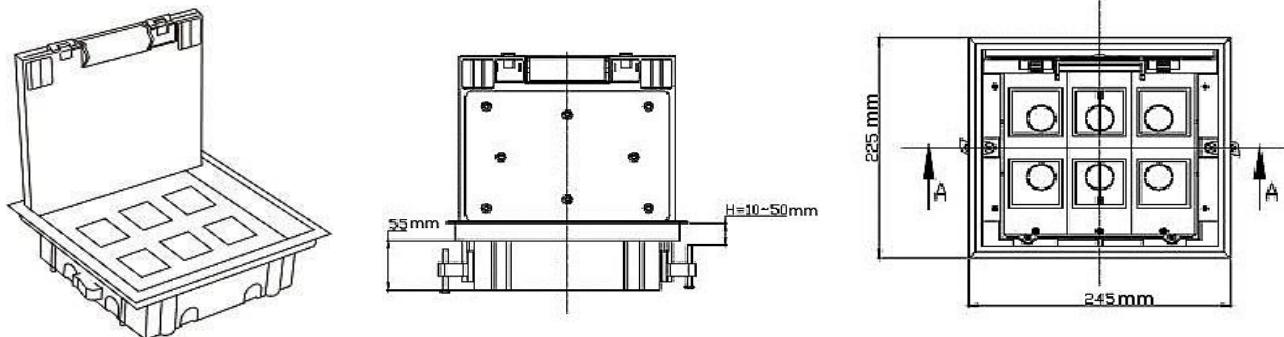

SPARTA

FLOOR BOX

Data Sheet

413-0008

PRODUCT SPECIFICATIONS

Color	: Black
Rated Current	: 20A
Rated voltage	: 220-250V
Module Capacity	: 12
Materials	: ABS
Cut-Out Dimension	: 231x233m
IP rating	: IP 54