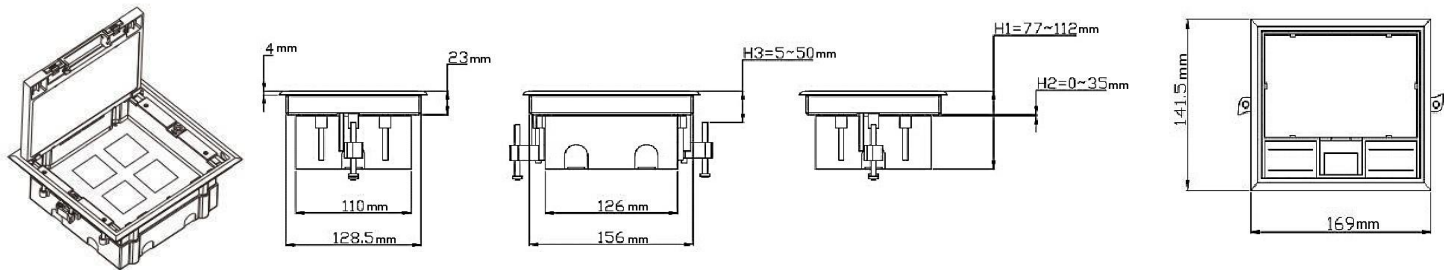

SPARTA**Data Sheet****FLOOR BOX**

413-0007

**PRODUCT SPECIFICATIONS**

Color	: Black
Rated Current	: 20A
Rated voltage	: 220-250V
Module Capacity	: 8
Materials	: ABS
Cut-Out Dimension	: 161x133m
IP rating	: IP 54