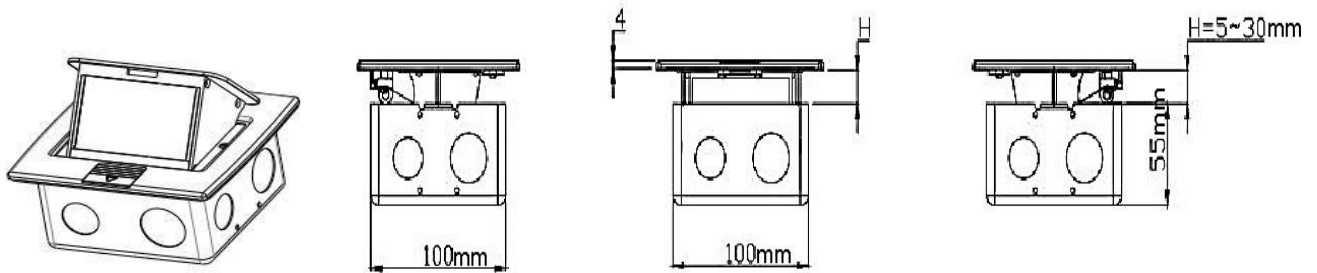

SPARTA

DESKTOP POPUP

Data Sheet

413-0006

PRODUCT SPECIFICATIONS

Colour	: Gold
Rated Current	: 20A
Rated voltage	: 220-250V
Module Capacity	: 3
Materials	: Brass Alloy
Cut-Out Dimension	: 103x105m
IP rating	: IP 54