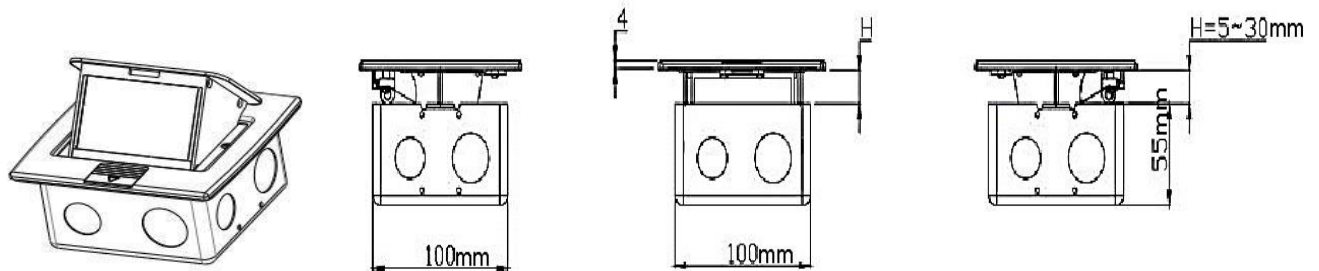

SPARTA

DESKTOP POPUP

Data Sheet

413-0005

PRODUCT SPECIFICATIONS

Colour	: Silver
Rated Current	: 20A
Rated voltage	: 220-250V
Module Capacity	: 3
Materials	: Stainless steel
Cut-Out Dimension	: 103x105m
IP rating	: IP 54