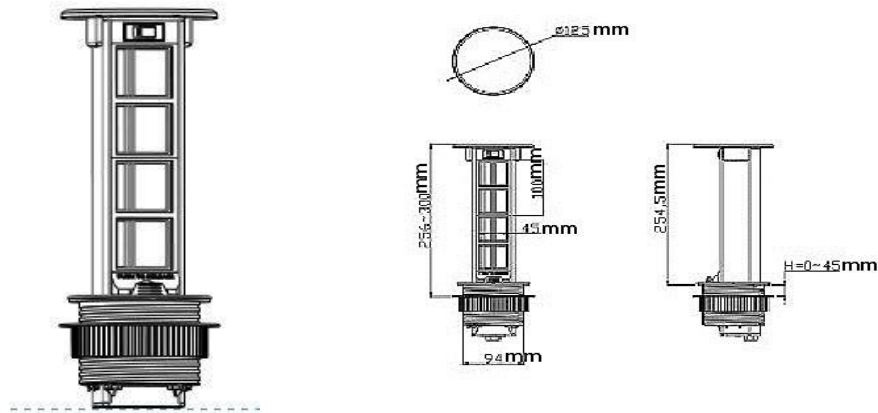

# Data Sheet

DESKTOP VERTICALE POP-UP

413-0011

## PRODUCT SPECIFICATIONS

Color	: Silver
Rated Current	: 20A
Rated voltage	: 220-250V
Module Capacity	: 8
Materials	: Stainless Steel/Brass Alloy/Aluminum/White Resin/ Black Resin
Cut-Out Dimension	: 94m(Diameter)
IP Rating	: IP 54