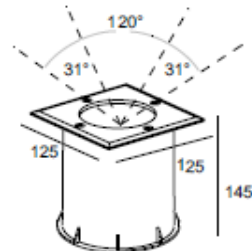

Floor Recess Mounted Up Light

3 x 2W

Data Sheet

766-1061

2274-LED

APPLICATIONS

LED ceiling and wall luminaire made of aluminum and hand-blown crystal glass.
For a variety of interior and exterior lighting applications.
The used LED technique offers durability and optimal light output with low power c

PRODUCT SPECIFICATIONS

Luminaire made of Die cast Aluminium	
Silican rubber gasket	
Powdered coated with pretreatment for outdoor use.	
Frost PC	
Dimensions	: L125 x W125 x H145 mm
Shape	: Square
LED	: SMD
Finish	: Silver
Correlated Color Temperature (CCT)	: 3000K
Lumens	: 270 lm
Color Rendering Index (CRI)	: 80
Reflector Degree ()	: 25
Power Factor	: 0.5
Input Voltage	: 200 - 240V 50Hz
Protection class IP 67	: Dust tight & Protected against water jets from any direction