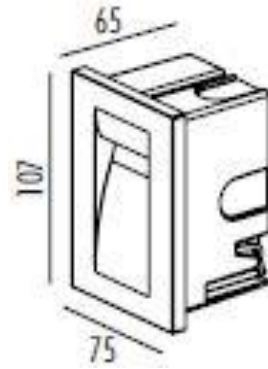

Recessed Wall Light

3.6W

Data Sheet

774-1261

APPLICATIONS

LED ceiling and wall luminaire made of aluminum and hand-blown crystal glass.
For a variety of interior and exterior lighting applications.
The used LED technique offers durability and optimal light output with low power c

PRODUCT SPECIFICATIONS

Body and bracket in Die cast Aluminium

Silicon rubber gasket

Clear Glass

Powdered coated with pretreatment for outdoor use.

Frost PC

Dimensions : L75 x D65 x H107 mm

Shape : N/A

LED : SMD

Finish : Silver

Correlated Color Temperature (CCT) : 3000K

Lumens : 99 lm

Color Rendering Index (CRI) : 80

Reflector Degree ($^{\circ}$) : 48

Power Factor : 0.5

Input Voltage : 200 - 240V 50Hz

Protection class IP 65 : Dust tight & Protected against water jets from any direction