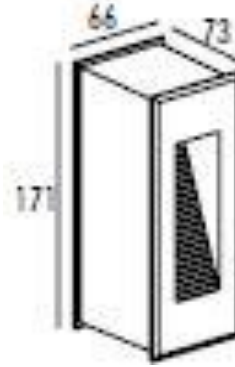

Recessed Wall Light

3W

Data Sheet

774-1241

APPLICATIONS

LED ceiling and wall luminaire made of aluminum and hand-blown crystal glass.
For a variety of interior and exterior lighting applications.
The used LED technique offers durability and optimal light output with low power c

PRODUCT SPECIFICATIONS

Body and bracket in Die cast Aluminium

Silicon rubber gasket

Clear Glass

Powdered coated with pretreatment for outdoor use.

Frost PC

Dimensions : L66 x D73 x H171 mm

Shape : N/A

LED : COD

Finish : Silver

Correlated Color Temperature (CCT) : 3000K

Lumens : 591 lm

Color Rendering Index (CRI) : 80

Reflector Degree (°) : 20

Power Factor : 0.5

Input Voltage : 200 - 240V 50Hz

Protection class IP 65 : Dust tight & Protected against water jets from any direction