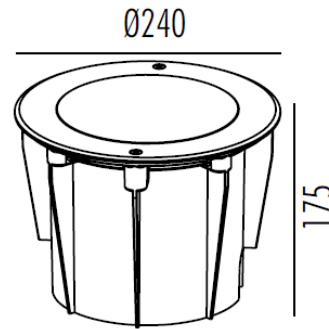

Floor Recess Mounted Up Light

24W

Data Sheet

766-1101

APPLICATIONS

LED ceiling and wall luminaire made of aluminum and hand-blown crystal glass.
For a variety of interior and exterior lighting applications.
The used LED technique offers durability and optimal light output with low power c

PRODUCT SPECIFICATIONS

Luminaire made of Die cast Aluminium

Silicon rubber gasket

Powdered coated with pretreatment for outdoor use.

Frost PC

Dimensions : $\Phi 240$ H175 mm

Shape : Round

LED : SMD

Finish : Silver

Correlated Color Temperature (CCT) : 3000K

Lumens : 905 lm

Color Rendering Index (CRI) : 80

Reflector Degree ($^{\circ}$) : 30

Power Factor : 0.9

Input Voltage : 200 - 240V 50Hz

Protection class IP 67 : Dust tight & Protected against water jets from any direction