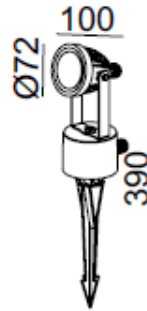

Floor Surface Mounted Spot Light

7W

Data Sheet

766-6004

APPLICATIONS

LED ceiling and wall luminaire made of aluminum and hand-blown crystal glass.
For a variety of interior and exterior lighting applications.
The used LED technique offers durability and optimal light output with low power c

PRODUCT SPECIFICATIONS

Luminaire made of Die cast Aluminium

Silicon rubber gasket

Powdered coated with pretreatment for outdoor use.

Frost PC

Dimensions : $\Phi 72 \times D100 \times H390$ mm

Shape : Round

LED : COB