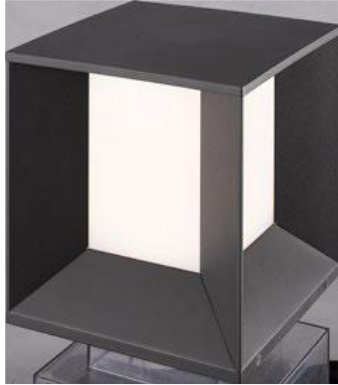

## Landscaping Bollard

19W

### APPLICATIONS

LED ceiling and wall luminaire made of aluminum and hand-blown crystal glass.  
For a variety of interior and exterior lighting applications.  
The used LED technique offers durability and optimal light output with low power c

### PRODUCT SPECIFICATIONS

Luminaire made of Die cast Aluminium

Silican rubber gasket

Powdered coated with pretreatment for outdoor use.

Frost PC

Dimensions : L220 x W220 x H245 mm

Shape : Square

LED : SMD

Finish : Silver

Correlated Color Temperature (CCT) : 3000K

Lumens : 737 lm

Color Rendering Index (CRI) : 80

Reflector Degree (°) : 81

Power Factor : 0.9

Input Voltage : 200 - 240V 50Hz

Protection class IP 65 : Dust tight & Protected against water jets from any direction