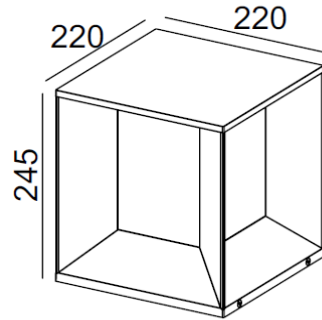

Landscaping Bollard

19W

Data Sheet

768-1121

APPLICATIONS

LED ceiling and wall luminaire made of aluminum and hand-blown crystal glass.
For a variety of interior and exterior lighting applications.
The used LED technique offers durability and optimal light output with low power c

PRODUCT SPECIFICATIONS

Luminaire made of Die cast Aluminium

Silican rubber gasket

Powdered coated with pretreatment for outdoor use.

Frost PC

Dimensions : L220 x W220 x H245 mm

Shape : Square

LED : SMD

Finish : Silver

Correlated Color Temperature (CCT) : 3000K

Lumens : 737 lm

Color Rendering Index (CRI) : 80

Reflector Degree (°) : 81

Power Factor : 0.9

Input Voltage : 200 - 240V 50Hz

Protection class IP 65 : Dust tight & Protected against water jets from any direction