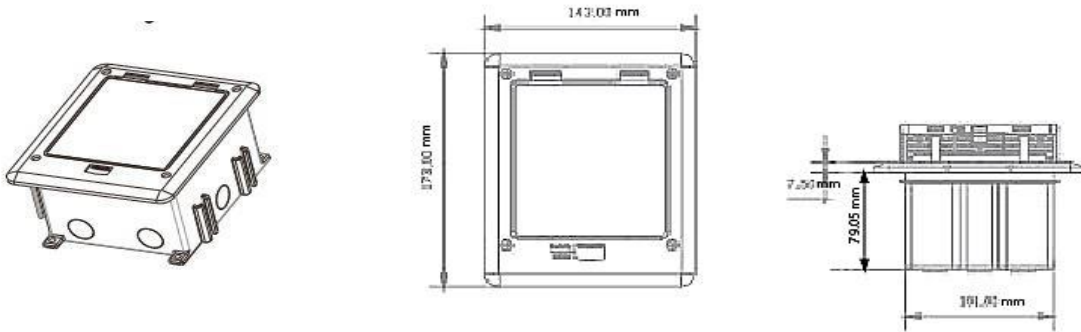

SPARTA

Data Sheet

FLOOR POP UP

413-0009

PRODUCT SPECIFICATIONS

Color	: Silver
Rated Current	: 20A
Rated voltage	: 220-250V
Module Capacity	: 3
Materials	: Stainless Steel
Cut-Out Dimension	: 195x138m
IP rating	: IP 66