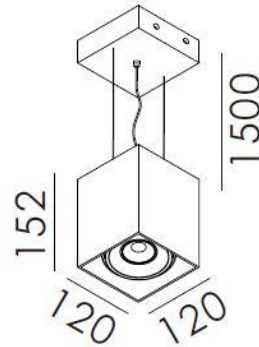

Suspended Down Light

15W

Data Sheet

760-0600

APPLICATIONS

LED ceiling and wall luminaire made of aluminum and hand-blown crystal glass.

For a variety of interior and exterior lighting applications.

The used LED technique offers durability and optimal light output with low power

PRODUCT SPECIFICATIONS

- Luminaire made of Aluminum
- LED with a Lens of Optical
- Dimensions : L120 x W120 x H152 mm
- LED : COB
- Finish : White (Powder Coated)
- Correlated Color Temperature (CCT) : 2700K
- Lumens : 1400 lm
- Color Rendering Index (CRI) : 80
- Beam Angle ( ) : 36
- Power Factor : 0.9
- Net Weight : 1.63Kg
- LED power supply unit : Input (AC): 220 - 240V 50 Hz
  Non - Dimmable
- Luminaire: Protection class IP 20 : Protected against Solid Foreign Objects
  (ø 12.5mm)