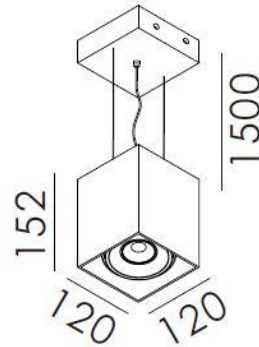

Suspended Down Light

15W

Data Sheet

760-0603

APPLICATIONS

LED ceiling and wall luminaire made of aluminum and hand-blown crystal glass.

For a variety of interior and exterior lighting applications.

The used LED technique offers durability and optimal light output with low power

PRODUCT SPECIFICATIONS

- Luminaire made of Aluminum
- LED with a Lens of Optical
- Dimensions : L120 x W120 x H152 mm
- LED : COB
- Finish : Black (Powder Coated)
- Correlated Color Temperature (CCT) : 4000K
- Lumens : 1400 lm
- Color Rendering Index (CRI) : 80
- Reflector Degree (°) : 36
- Power Factor : 0.9
- Net Weight : 1.63Kg
- LED power supply unit : Input (AC): 220 - 240V 50 Hz
  Non - Dimmable
- Luminaire: Protection class IP 20 : Protected against Solid Foreign Objects
  (ø 12.5mm)