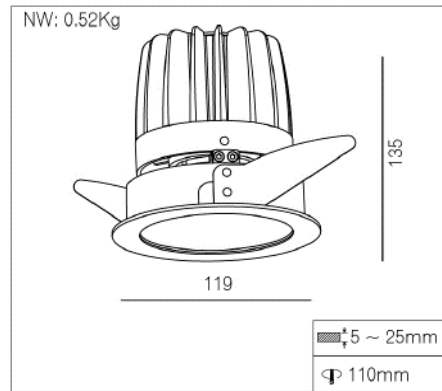

Ceiling Mounted Down Light

15W

Data Sheet

760-8124

APPLICATIONS

LED ceiling and wall luminaire made of aluminum and hand-blown crystal glass.
For a variety of interior and exterior lighting applications.
The used LED technique offers durability and optimal light output with low power

PRODUCT SPECIFICATIONS

Luminaire made of Die cast Aluminium
Powdered coated or oil painting finishing.

Frost PC

Dimensions : 119*135 mm

LED : COB

Finish : AS

Correlated Color Temperature (CCT) : 3000K

Lumens : 992 lm

Color Rendering Index (CRI) : 80

Reflector Degree (°) : 24

Power Factor : 0.9

Input Voltage : 37V 50Hz

Luminaire: Protection class IP 20 : Protected against solid foreign objects.