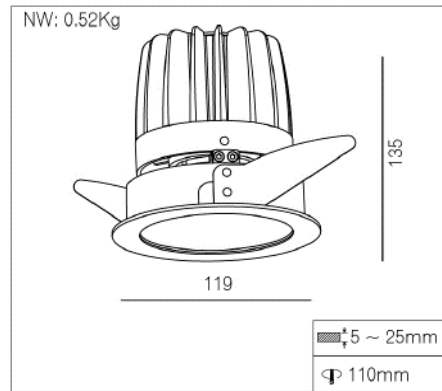

Ceiling Mounted Down Light

15W

Data Sheet

760-8122

APPLICATIONS

LED ceiling and wall luminaire made of aluminum and hand-blown crystal glass.
For a variety of interior and exterior lighting applications.
The used LED technique offers durability and optimal light output with low power

PRODUCT SPECIFICATIONS

Luminaire made of Die cast Aluminium
Powdered coated or oil painting finishing.

Frost PC

Dimensions : 119*135 mm

LED : COB

Finish : AW

Correlated Color Temperature (CCT) : 3000K

Lumens : 992 lm

Color Rendering Index (CRI) : 80

Reflector Degree (°) : 24

Power Factor : 0.9

Input Voltage : 37V 50Hz

Luminaire: Protection class IP 20 : Protected against solid foreign objects.