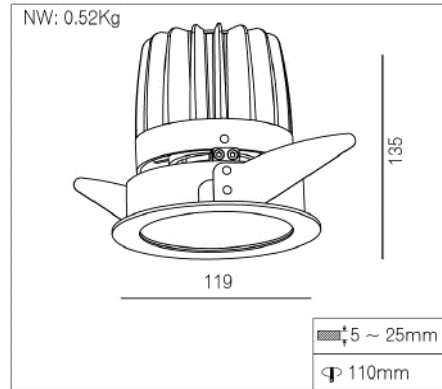

Ceiling Mounted Down Light

30W

Data Sheet

760-8130

APPLICATIONS

LED ceiling and wall luminaire made of aluminum and hand-blown crystal glass.
For a variety of interior and exterior lighting applications.
The used LED technique offers durability and optimal light output with low power

PRODUCT SPECIFICATIONS

Luminaire made of Die cast Aluminium
Powdered coated or oil painting finishing.

Frost PC

Dimensions : 119*135 mm

LED : COB

Finish : AW

Correlated Color Temperature (CCT) : 3000K

Lumens : 2023 lm

Color Rendering Index (CRI) : 80

Reflector Degree (°) : 24

Power Factor : 0.9

Input Voltage : 37V 50Hz

Luminaire: Protection class IP 20 : Protected against solid foreign objects.